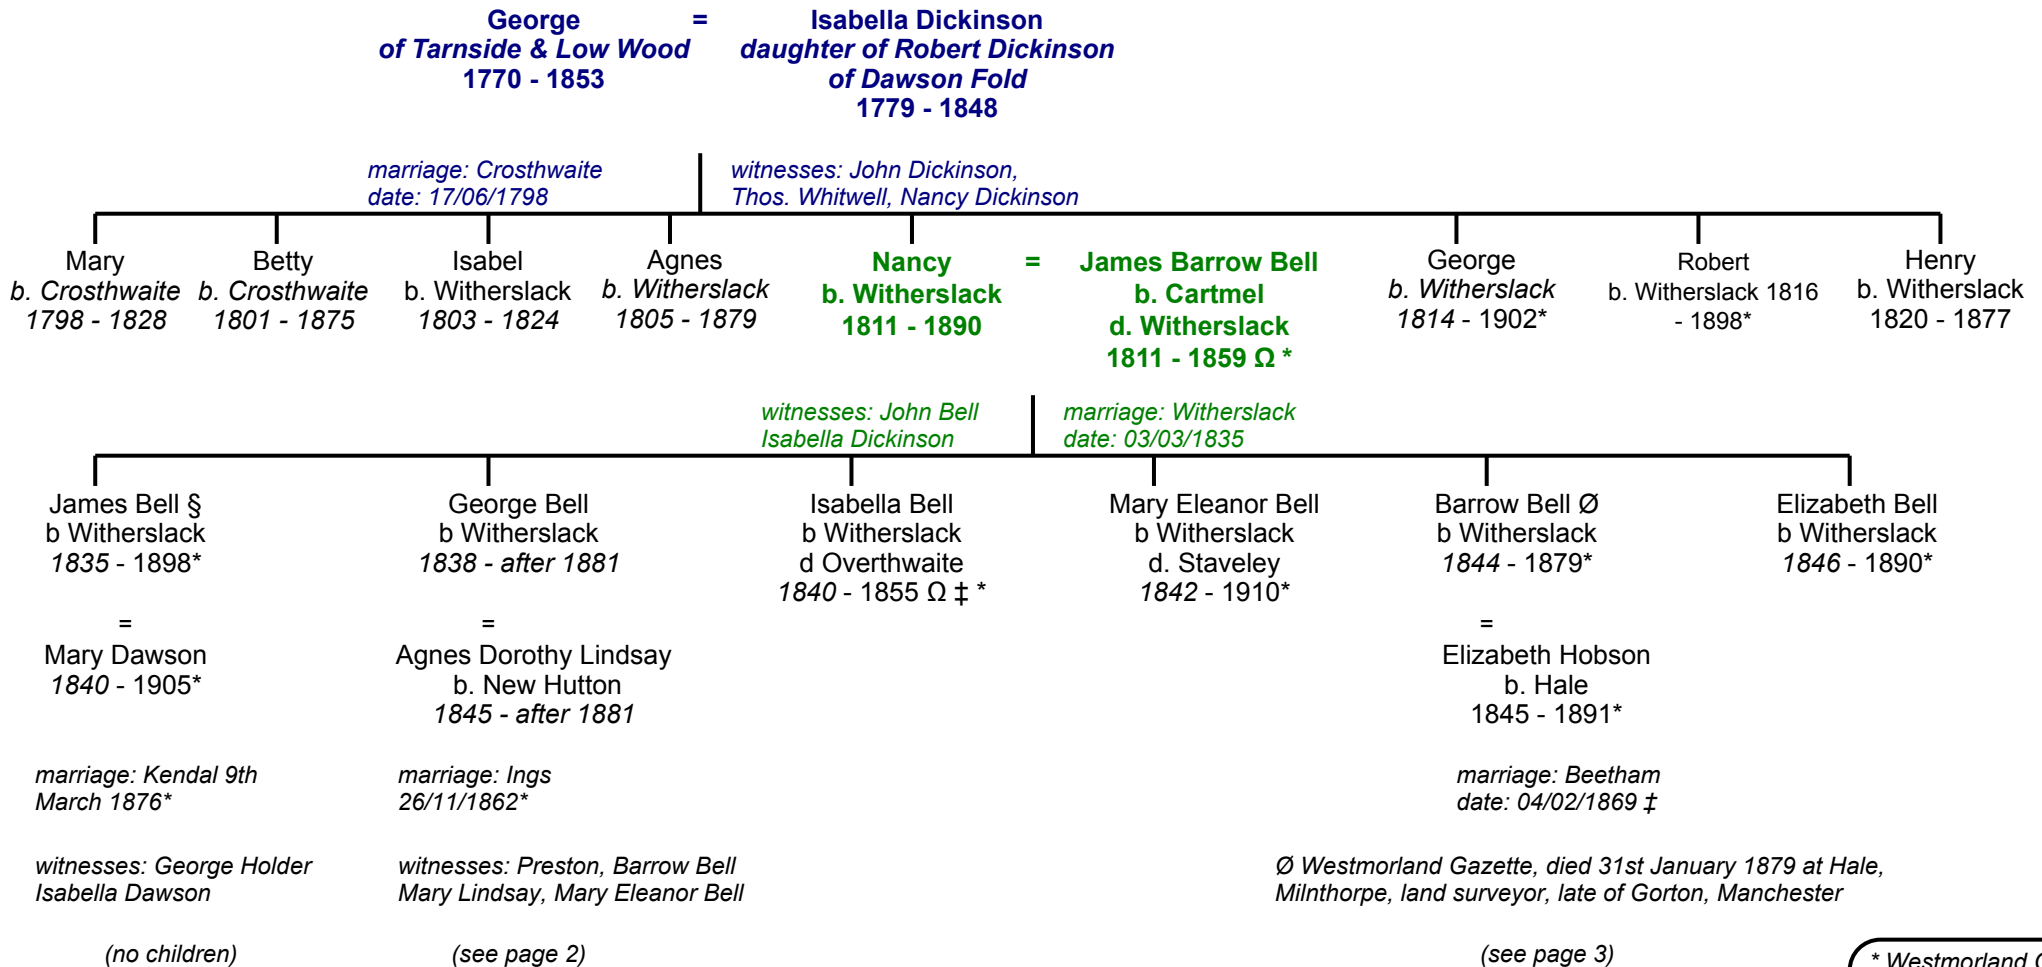

Nancy Hoggarth born 1811
compiled by Ron Hoggarth January 2008
cousin of Henry born 1806

James & Nancy moved to Overthwaite in 1855 when their eldest daughter died. [The previous farmer at Overthwaite, Edward Askew, died on 10th February 1854 Ω.]
 According to Soulby's Ulverston Advertiser, Barrow Bell was a maltster at Overthwaite, advanced in years, and found drowned on 22nd March 1859. Nancy's brother, Henry, visited Overthwaite shortly before he committed suicide in March 1877.

§ James married an innkeeper's daughter, Mary Dawson; the couple were the Hotel keepers at the Kings Arms in Stricklandgate in 1891. The couple subsequently moved to Danes Road, Staveley.

From Probate Calendar:
 7 June The Will of **Nancy Bell** late of Kendal in the County of Westmoreland Widow who died 18 February 1890 at Kendal was proved at Carlisle by Mary Ellen Bell at 25 Parr-street Kendal Spinster the Daughter the surviving Executrix. Effects £861 2s. 1d..

cousin of Henry born 1806

George Bell = **Agnes Dorothy Lindsay**
b Witherslack **b. New Hutton**
1838 - after 1881 **1845 - after 1891**

marriage: Ings
*26/11/1862**

witnesses: Preston, Barrow Bell
Mary Lindsay, Mary Eleanor Bell