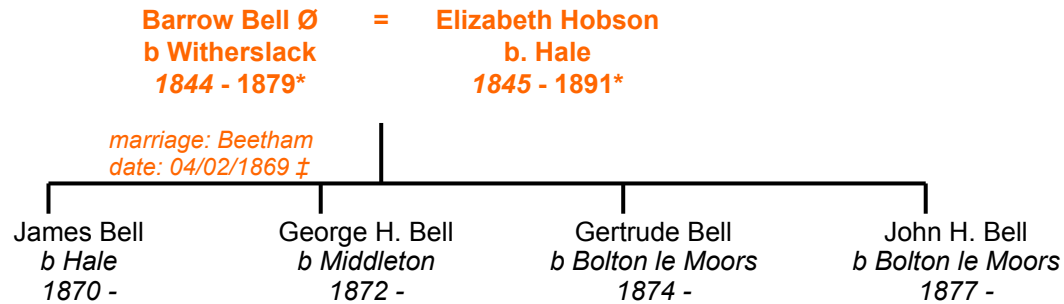

= Andrew McClelland
b. Walton
1876 - after 1911

marriage: West Derby 1899 #

Dorothy McClelland
b Wallsend
1900 - after 1911

Douglas McClelland
b Wallsend
1903 - after 1911

William Andrew McClelland
b Wallsend
1905 - after 1911

Alec McClelland
b Newcastle
1908 - after 1911

* *Westmorland Gazette*
† *Family Search*
Free BMD
Ω *Ulverston Advertiser*
‡ *Lancaster Gazette*
ℓ *Lancaster Parish Clerk*
^κ *Kendal Mercury*

revised October 2018

Nancy Hoggarth born 1811

compiled by Ron Hoggarth January 2008

cousin of Henry born 1806

\emptyset *Westmorland Gazette, died 31st January 1879 at Hale, Milnthorpe, land surveyor, late of Gorton, Manchester*

From Probate Calendar:
9 May. The Will of **Barrow Bell** late of Hale in the Parish of Beetham in the County of Westmoreland Surveyor who died 31 January 1879 at Hale was proved at Carlisle by Elizabeth Bell of Hale Widow the Relict and George Bell of Fazakerley House Walton Liverpool in the County of Lancaster Farmer the Brother the Executors.
Personal Estate under £4000.