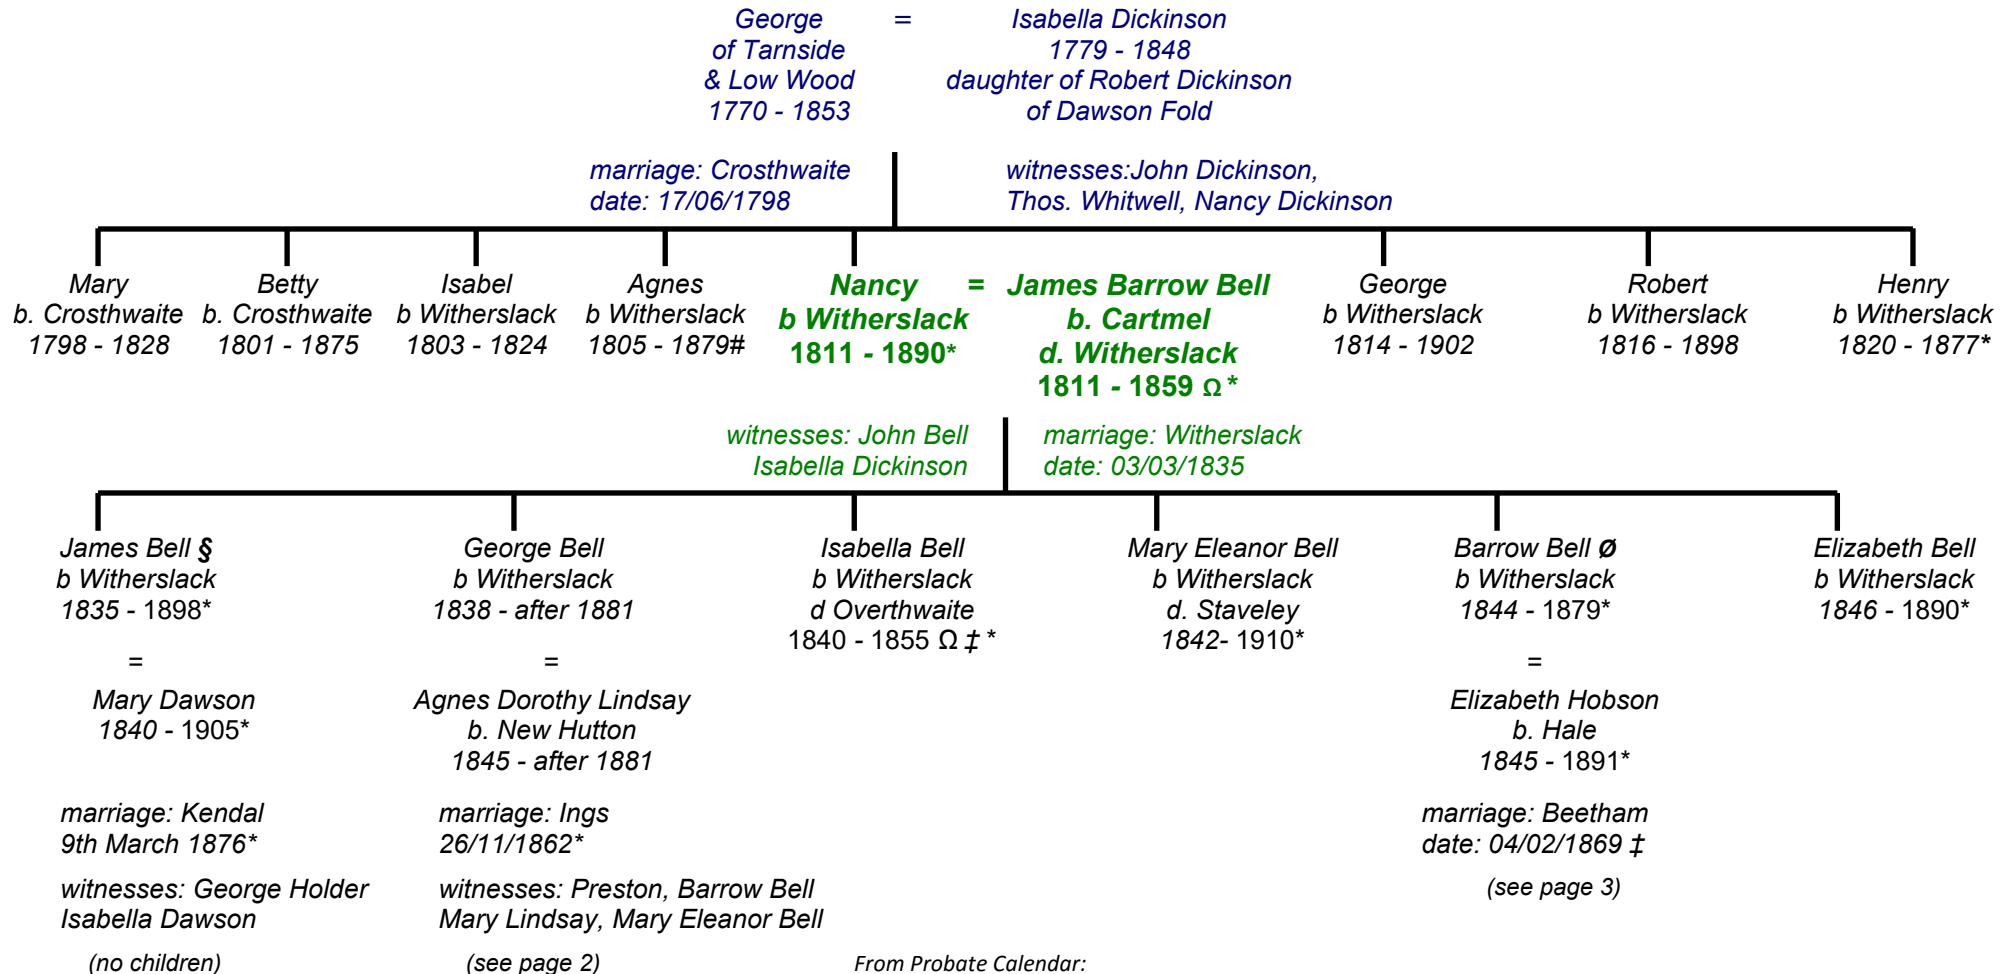

Nancy Hoggarth born 1811

compiled January 2008

first cousin of Henry born 1806

James & Nancy moved to Overthwaite between 1851 when still farming in Witherslack and 1855 when their eldest daughter died. [The previous farmer at Overthwaite, Edward Askew, died on 10th February 1854 Ω.] According to Soulby's Ulverston Advertiser, Barrow Bell was a maltster at Overthwaite, advanced in years, and found drowned on 22nd March 1859. Nancy's brother, Henry, visited Overthwaite shortly before he committed suicide in March 1877.

From Probate Calendar:

7 June The Will of **Nancy Bell** late of Kendal in the County of Westmoreland Widow who died 18 February 1890 at Kendal was proved at Carlisle by Mary Ellen Bell at 25 Parr-street Kendal Spinster the Daughter the surviving Executrix. Effects £861 2s. 1d..

§ James married an innkeeper's daughter, Mary Dawson; the couple were the Hotel keepers at the Kings Arms in Stricklandgate in 1891. The couple subsequently moved to Danes Road, Staveley.

Ø Westmorland Gazette, died 31st January 1879 at Hale, Milnthorpe, land surveyor, late of Gorton, Manchester

Barrow Bell second cousin of William born 1837

From Probate Calendar:

9 May. The Will of **Barrow Bell** late of Hale in the Parish of Beetham in the County of Westmoreland Surveyor who died 31 January 1879 at Hale was proved at Carlisle by Elizabeth Bell of Hale Widow the Relict and George Bell of Fazakerley House Walton Liverpool in the County of Lancaster Farmer the Brother the Executors. Personal Estate under £4000.