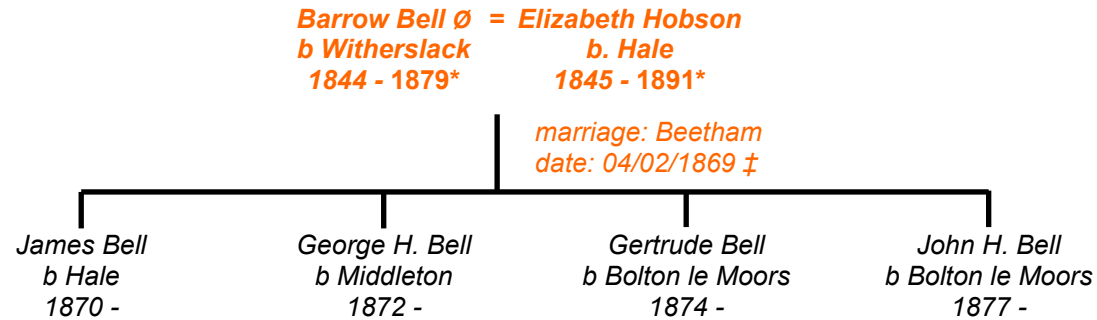

Nancy Hoggarth born 1811

compiled January 2008

first cousin of Henry born 1806

James & Nancy moved to Overthwaite between 1851 when still farming in Witherslack and 1855 when their eldest daughter died. [The previous farmer at Overthwaite, Edward Askew, died on 10th February 1854 Ω.] According to Soulby's Ulverston Advertiser, Barrow Bell was a maltster at Overthwaite, advanced in years, and found drowned on 22nd March 1859. Nancy's brother, Henry, visited Overthwaite shortly before he committed suicide in March 1877.

§ James married an innkeeper's daughter, Mary Dawson; the couple were the Hotel keepers at the Kings Arms in Stricklandgate in 1891. The couple subsequently moved to Danes Road, Staveley.

Ø Westmorland Gazette, died 31st January 1879 at Hale, Milnthorpe, land surveyor, late of Gorton, Manchester

* Westmorland Gazette
† Family Search
Free BMD
Ω Ulverston Advertiser
‡ Lancaster Gazette
revised December 2015

Nancy Hoggarth born 1811

compiled January 2008

first cousin of Henry born 1806

George Bell second cousin of William born 1837

Barrow Bell second cousin of William born 1837

From Probate Calendar:

9 May. The Will of **Barrow Bell** late of Hale in the Parish of Beetham in the County of Westmoreland Surveyor who died 31 January 1879 at Hale was proved at Carlisle by Elizabeth Bell of Hale Widow the Relict and George Bell of Fazakerley House Walton Liverpool in the County of Lancaster Farmer the Brother the Executors. Personal Estate under £4000.