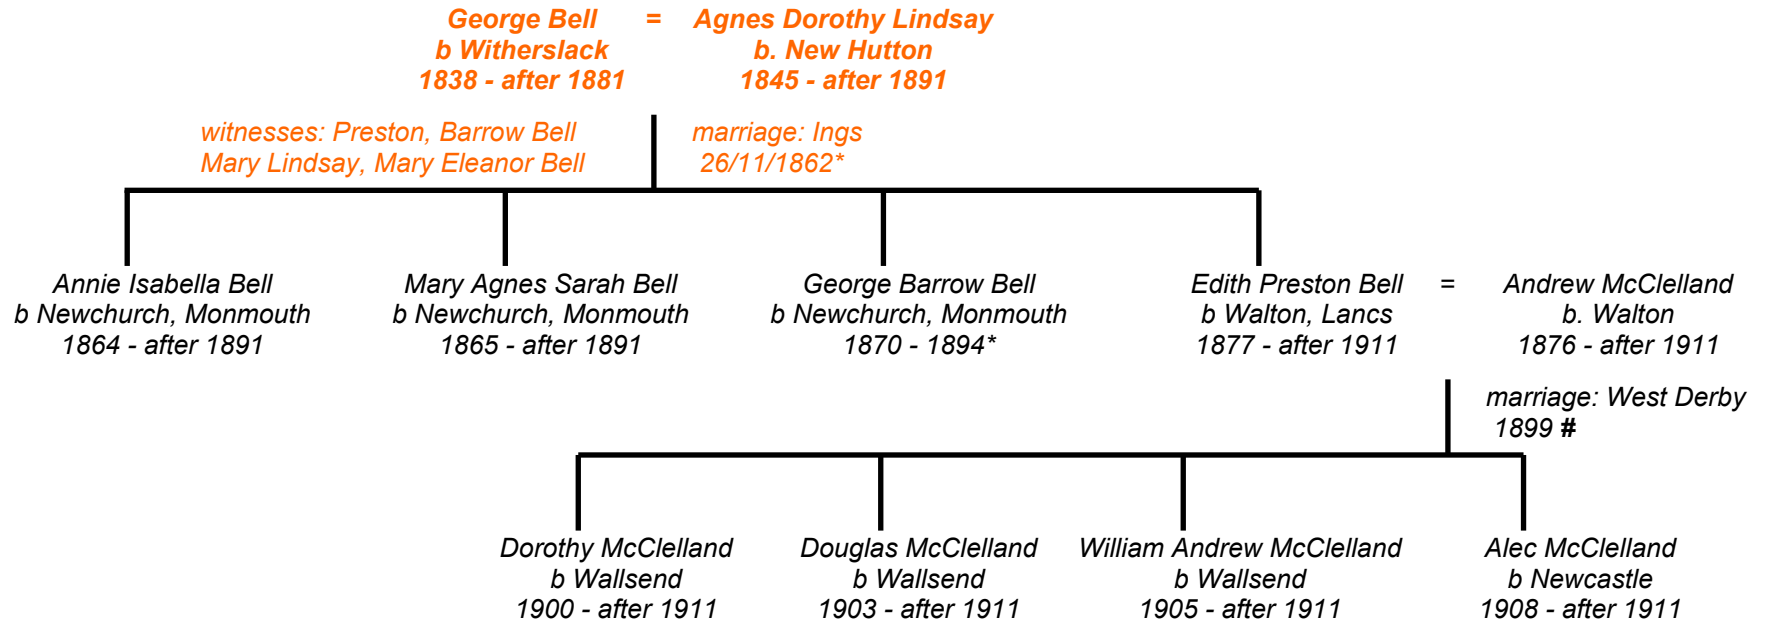

Nancy Hoggarth born 1811

compiled January 2008

first cousin of Henry born 1806

James & Nancy moved to Overthwaite between 1851 when still farming in Witherslack and 1855 when their eldest daughter died. [The previous farmer at Overthwaite, Edward Askew, died on 10th February 1854 Ω.] According to Soulby's Ulverston Advertiser, Barrow Bell was a maltster at Overthwaite, advanced in years, and found drowned on 22nd March 1859. Nancy's brother, Henry, visited Overthwaite shortly before he committed suicide in March 1877.

From Probate Calendar:

7 June The Will of **Nancy Bell** late of Kendal in the County of Westmoreland Widow who died 18 February 1890 at Kendal was proved at Carlisle by Mary Ellen Bell at 25 Parr-street Kendal Spinster the Daughter the surviving Executrix. Effects £861 2s. 1d..

§ James married an innkeeper's daughter, Mary Dawson; the couple were the Hotel keepers at the Kings Arms in Stricklandgate in 1891. The couple subsequently moved to Danes Road, Staveley.

Ø Westmorland Gazette, died 31st January 1879 at Hale, Milnthorpe, land surveyor, late of Gorton, Manchester

* Westmorland Gazette
† Family Search
Free BMD
Ω Ulverston Advertiser
‡ Lancaster Gazette
revised December 2015

Nancy Hoggarth born 1811

compiled January 2008

first cousin of Henry born 1806

George Bell second cousin of William born 1837