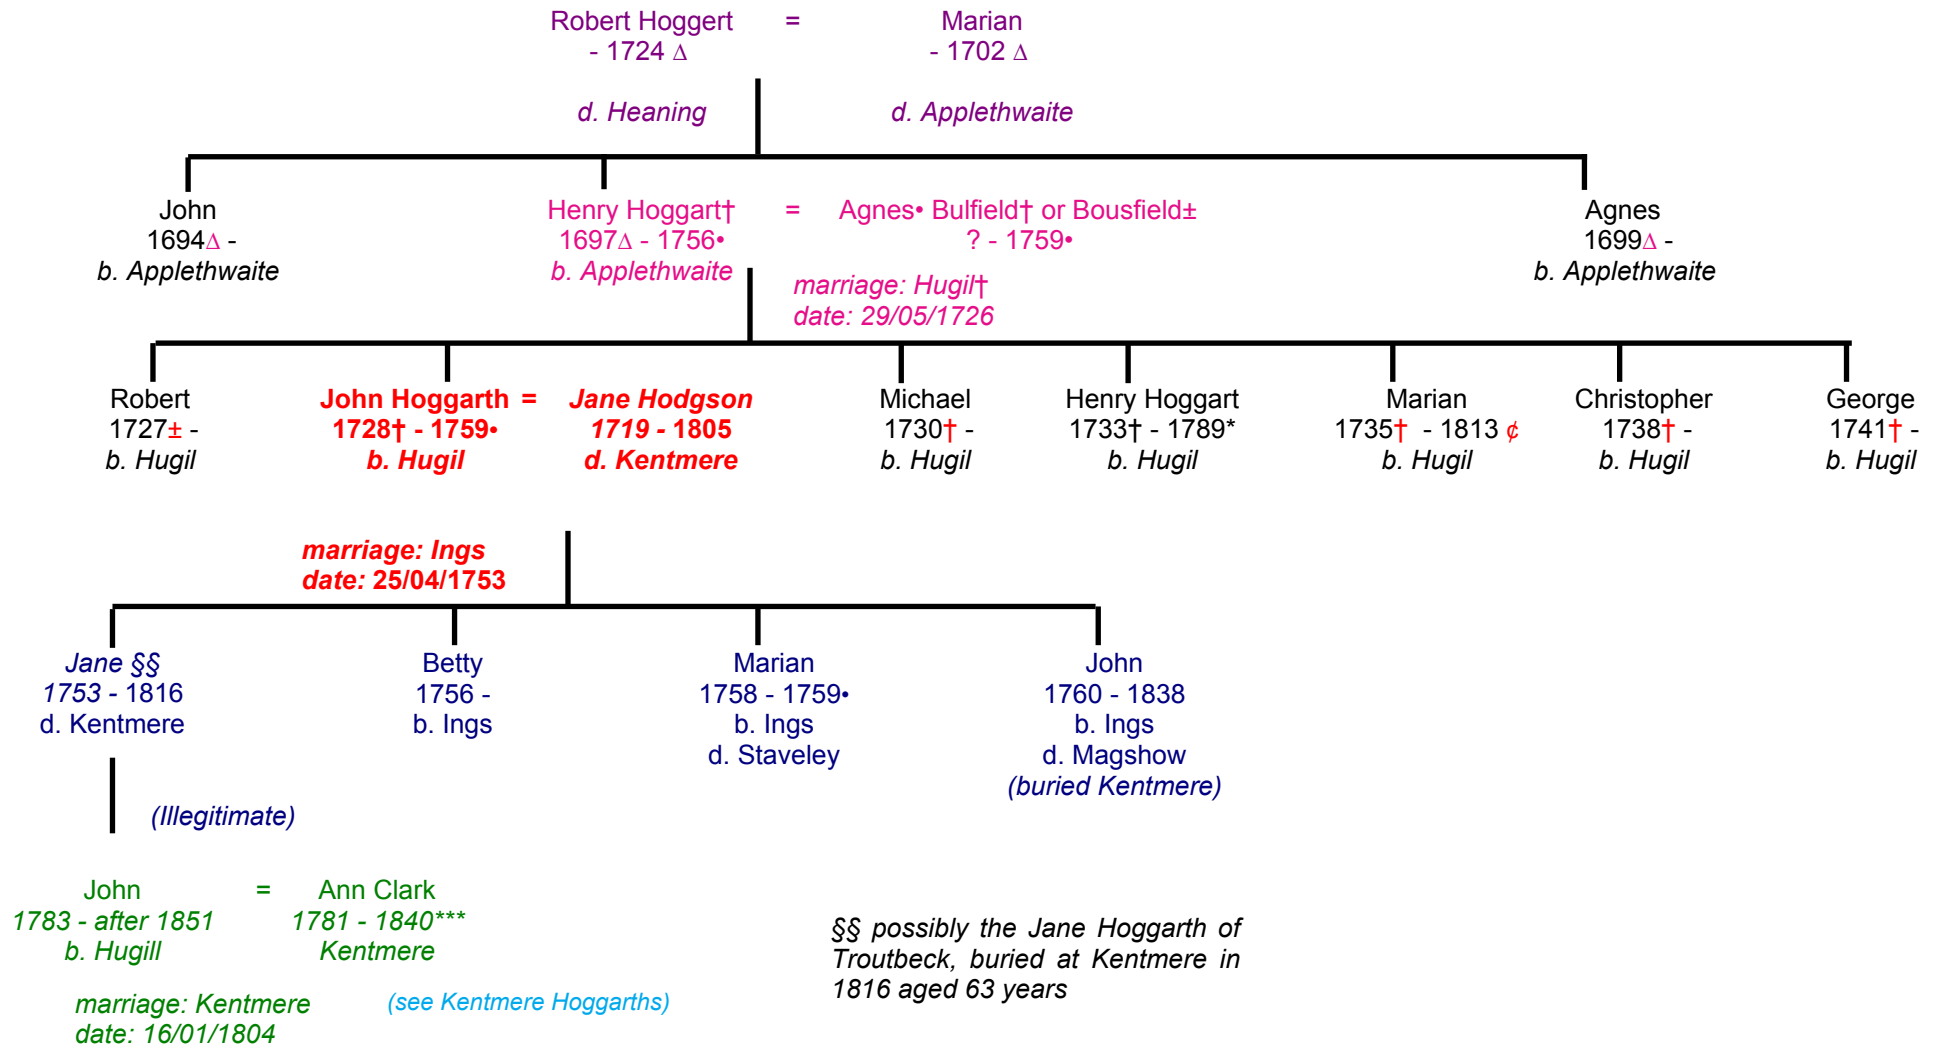

John Hoggarth born 1728

compiled May 2014

Upon the birth of John, Robert is recorded as being from Troutbeck Bridge
 Upon the death of Marian, she is described as wife of Robert Hogherd of Bridge

Robert may have married a second time, to Margaret Grigson in 1704 Δ

- ¶ Burneside Parish Registers JAC 1537
- # Cartmel Parish Registers JAC 1154
- § Carbon Transcript **Cartmel Fell** Parish Registers
- ** Crosthwaite Parish Registers JAC 1312
- * Printed Transcript **Crosthwaite** Parish Registers
- † Kendal Parish Registers JAC 1752 (at Hugil Chapel)
- ± Kendal Parish Registers, Bishops Transcript
- ¥ Selside Parish Registers JAC 1664
- Staveley Parish Registers JAC 1642
- Δ Windermere Parish Registers JAC 1376 & 1380
- ∅ Printed Transcript **Witherslack** Parish Registers
- ¢ Kentmere Registers JAC 1600

***Westmorland Gazette
 †Family Search
 # Free BMD
 Ω Ulverston Advertiser
 ‡ Lancaster Gazette
 ℔ Lancashire Parish Clerk