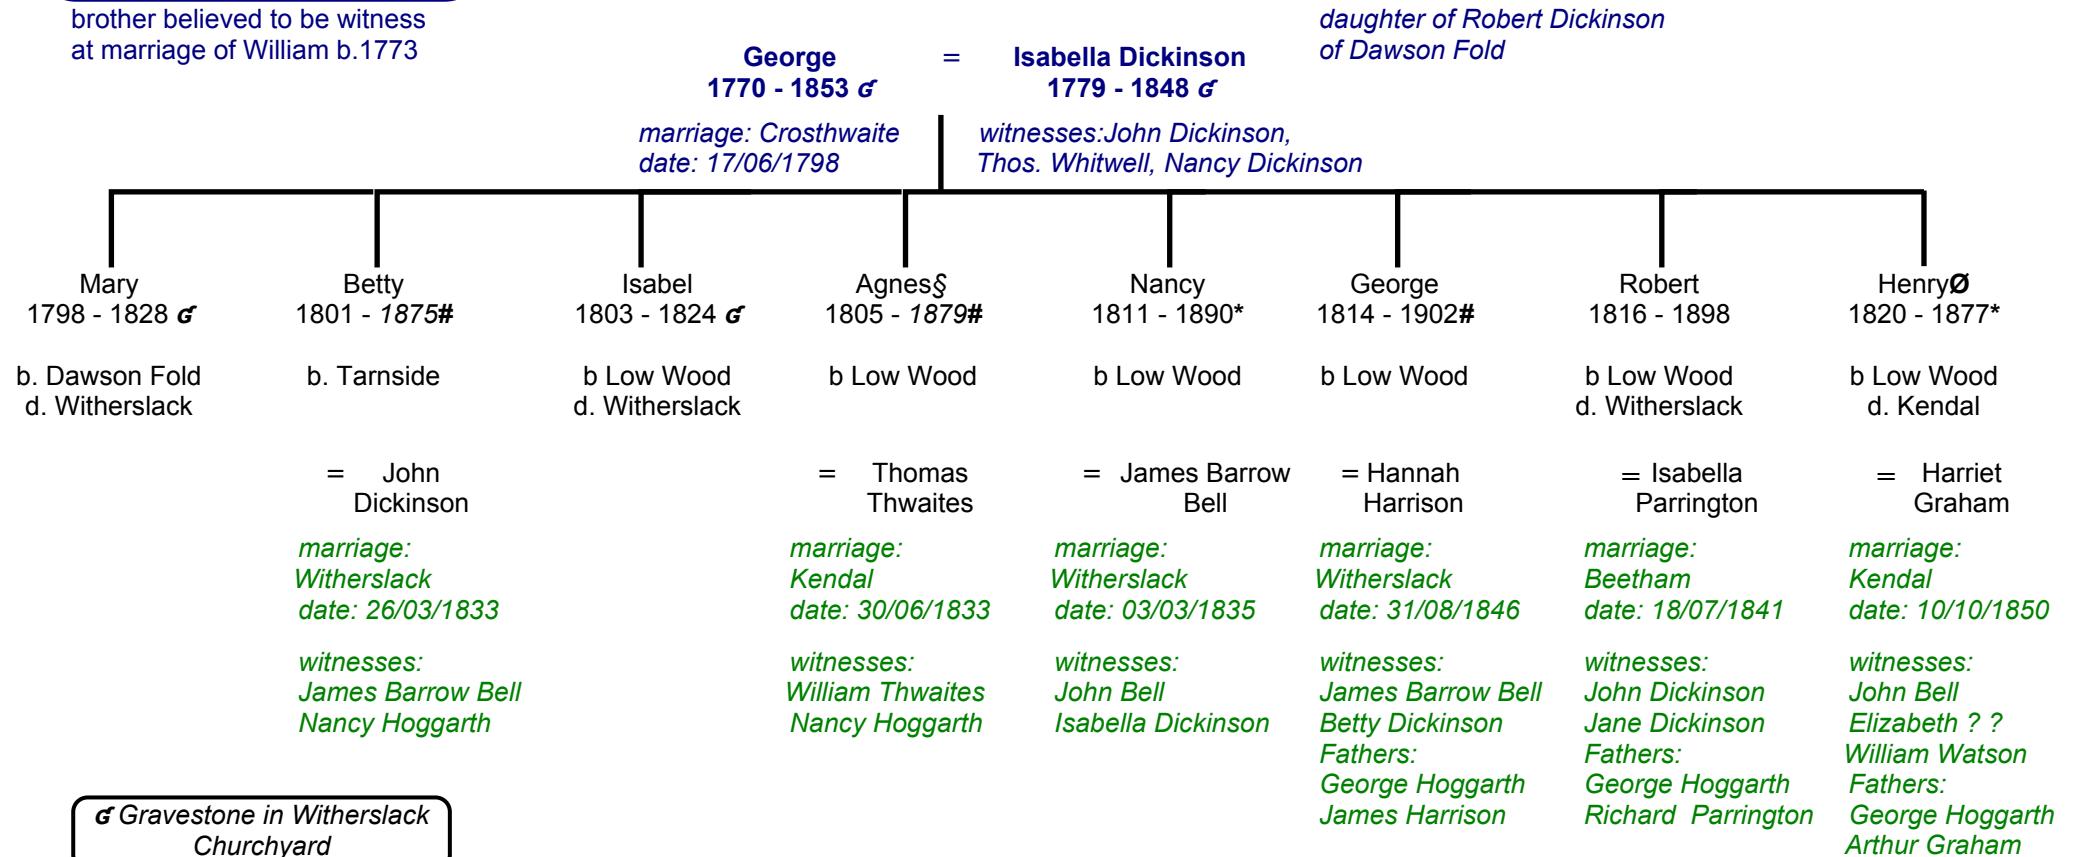

Hoggarth Family Tree
George born 1770
compiled November 2007

brother believed to be witness
at marriage of William b.1773

= (2) Ann Swainson

marriage: 1865#

♂ Gravestone in Witherslack Churchyard

b. where baptized
d. where buried

* Westmorland Gazette
† Family Search
Free BMD

§ according to the Westmorland Gazette Agnes was living at the Plough Inn at Selside at the time of her marriage. This was the home of her cousin William who had in March of the same year lost both his wife Mary and young daughter Agnes.

Ø born February 12th 1820, this is the Henry Hoggarth who became the notable surveyor in Kendal. He married Harriet Graham at Holy Trinity, Kendal on 10th October 1850. The 1851 census shows them living at Far Cross Bank.